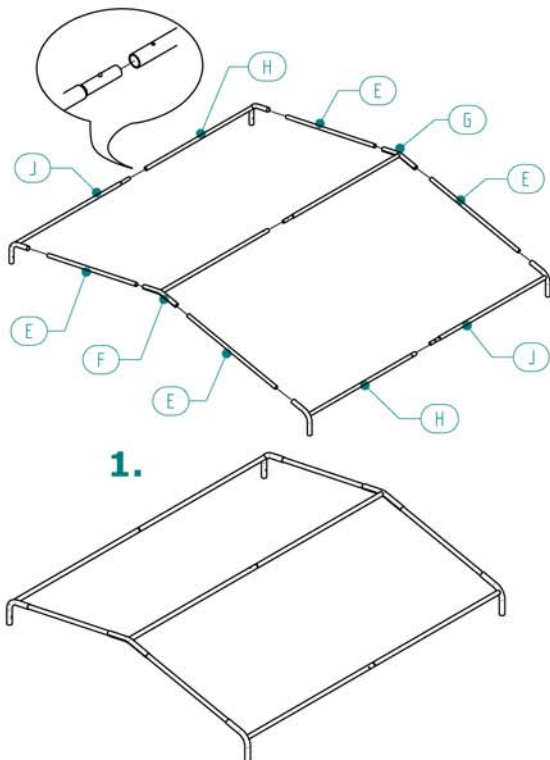

WELDING TENT SETUP PART 1

912019 | 3 m x 2 m Welding Tent

WELDING TENT SETUP PART 2

912019 3 m x 2 m Welding Tent

- 2 x 01
- 1 x 02
- 2 x 03
- 2 x 04
- 2 x 05

Supplement positions