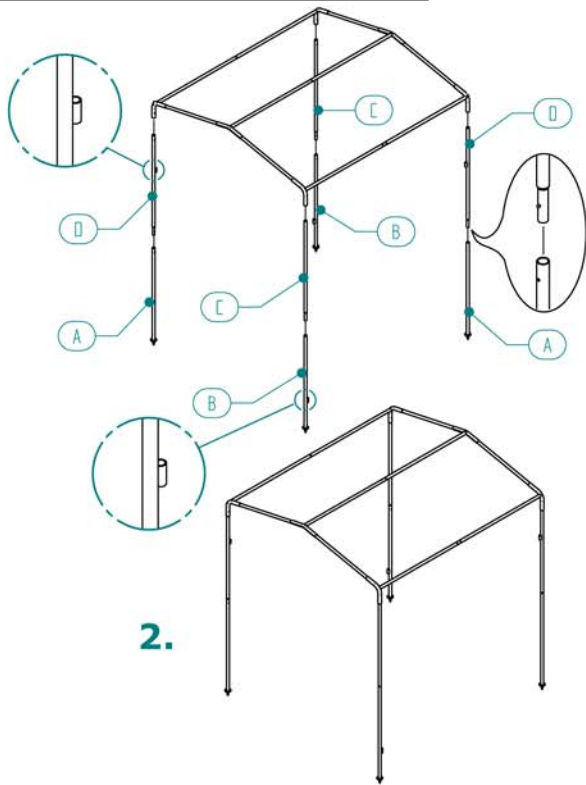

WELDING TENT SETUP PART 1

912019 | 3 m x 2 m Welding Tent

WELDING TENT SETUP PART 2

912019 3 m x 2 m Welding Tent

- 2 x 01
- 1 x 02
- 2 x 03
- 2 x 04
- 2 x 05

Supplement positions