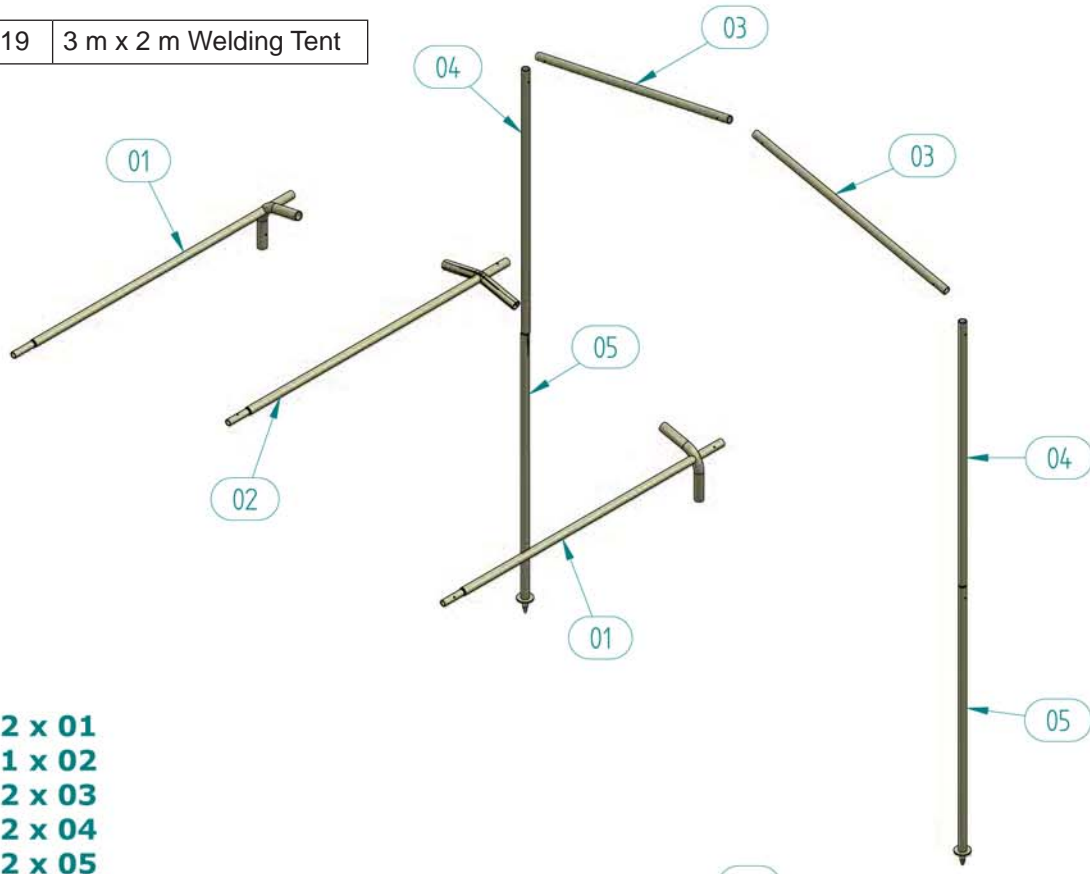

WELDING TENT SETUP PART 1

912019 | 3 m x 2 m Welding Tent

WELDING TENT SETUP PART 2

912019 3 m x 2 m Welding Tent

- 2 x 01
- 1 x 02
- 2 x 03
- 2 x 04
- 2 x 05

Supplement positions