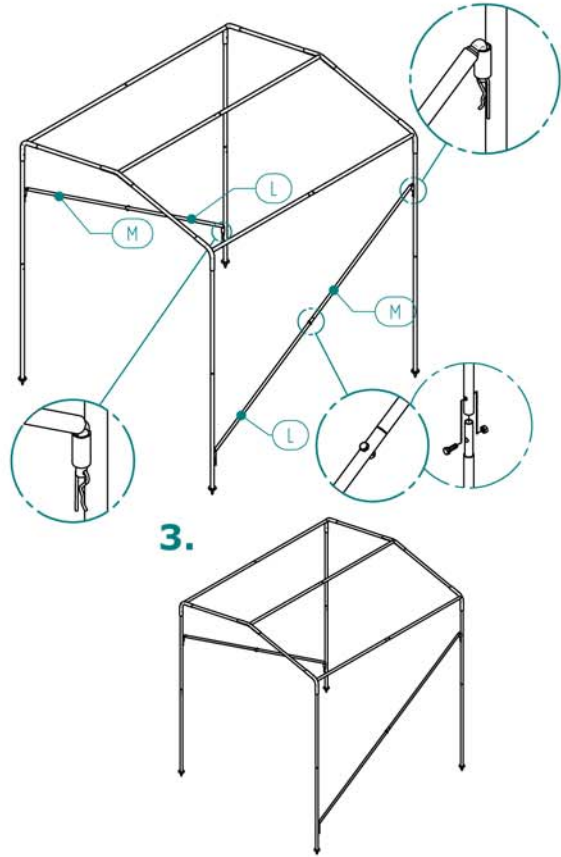

WELDING TENT SETUP PART 1

912019 | 3 m x 2 m Welding Tent

WELDING TENT SETUP PART 2

912019 3 m x 2 m Welding Tent

- 2 x 01
- 1 x 02
- 2 x 03
- 2 x 04
- 2 x 05

Supplement positions