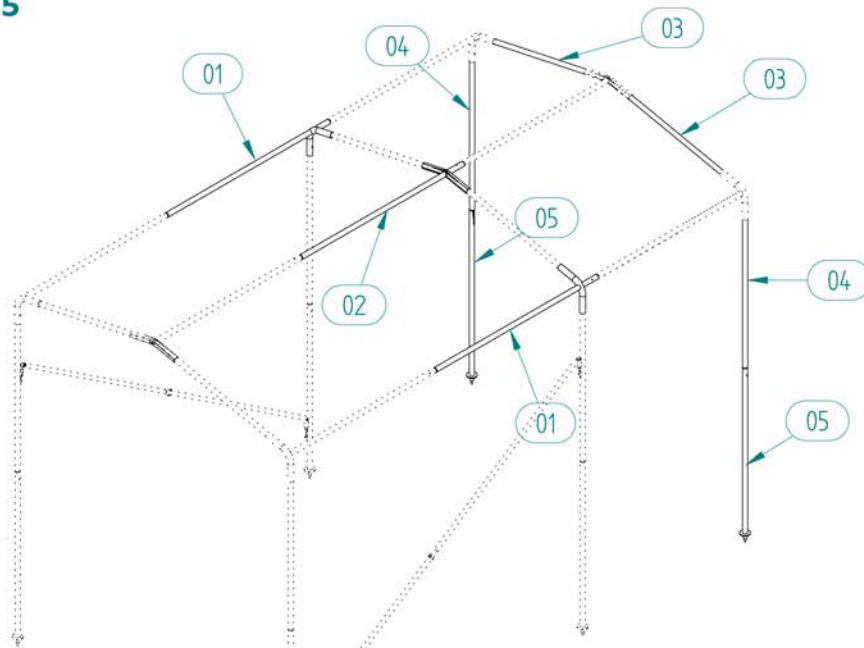

WELDING TENT SETUP PART 1

912019 | 3 m x 2 m Welding Tent

WELDING TENT SETUP PART 2

912019 3 m x 2 m Welding Tent

- 2 x 01
- 1 x 02
- 2 x 03
- 2 x 04
- 2 x 05

Supplement positions