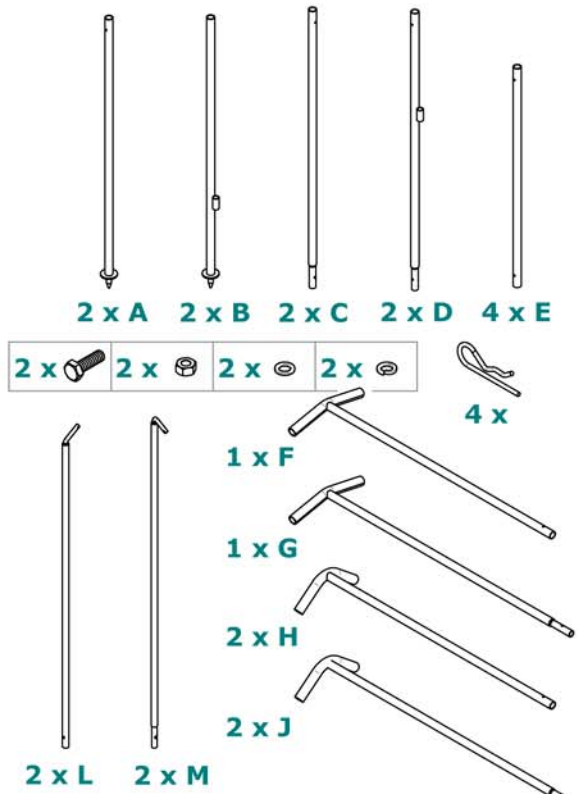

WELDING TENT SETUP PART 1

912019 | 3 m x 2 m Welding Tent

WELDING TENT SETUP PART 2

912019 3 m x 2 m Welding Tent

- 2 x 01
- 1 x 02
- 2 x 03
- 2 x 04
- 2 x 05

Supplement positions