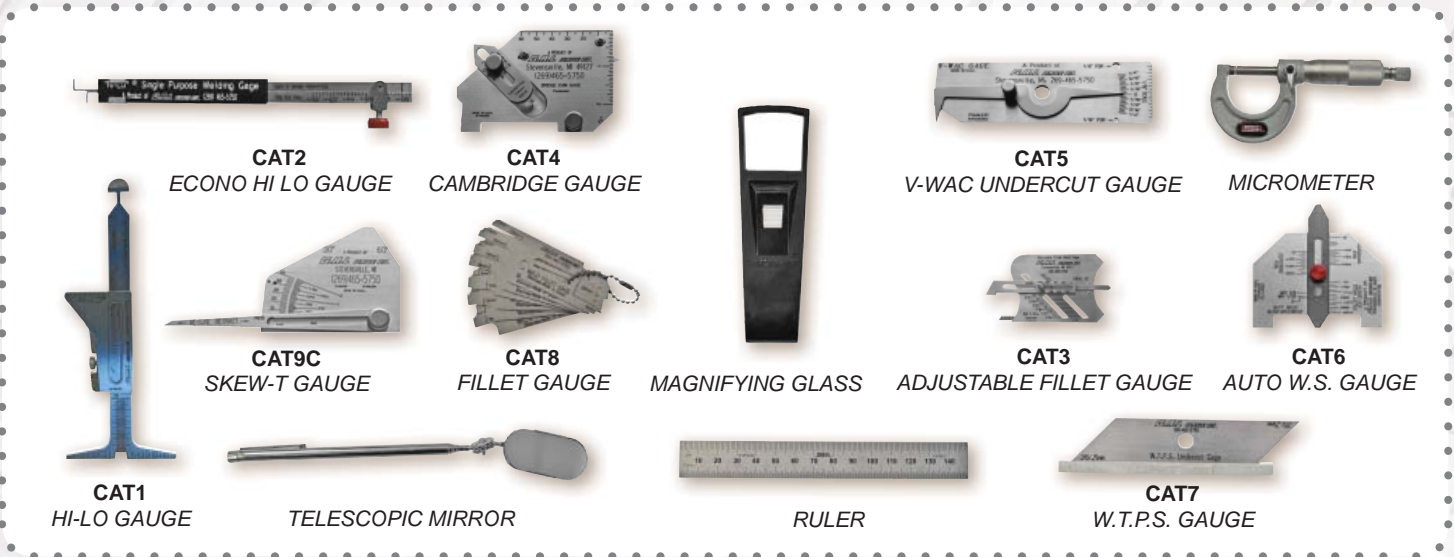

## BRIEFCASE INSPECTION TOOL KIT

### Kit Includes:

- V-WAC Gage
- Fillet Weld
- WTPS Gage
- Bridge Cam
- Single Purpose
- 6" Starrett Scale (152 mm)
- Telescoping Mirror
- Micrometer
- Hi-Lo Gage
- Skew-T Fillet Weld with Calculator
- AWS Type Gage
- ADJ Fillet Weld
- Magnifier

Part No	Description
CAT12	Briefcase Inspection Tool Kit

### Kit Includes:

- V-WAC/ Fillet Weld Comp
- 6" General Scale (152 mm)
- Telescoping Mirror
- Penlite
- Single Purpose