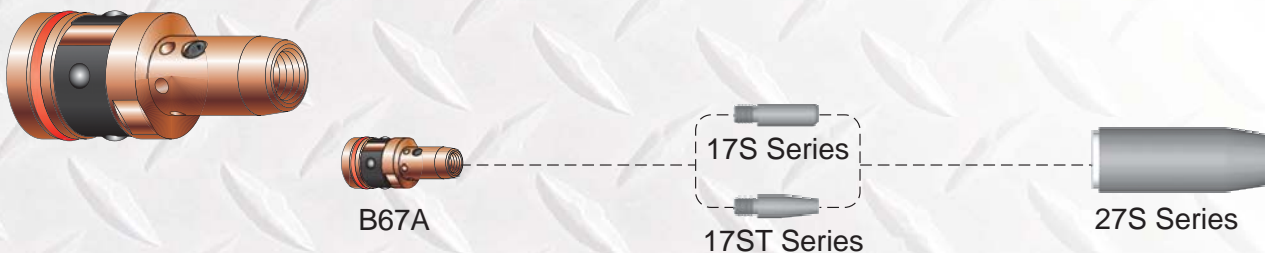

ADAPTOR

ADAPTORS DESIGNED FOR CONVERTING BERNARD GUNS TO USE STANDARD PROFAX FRONT END PARTS

B62A

B64A

B67A

ADAPTOR

ADAPT YOUR PROFAX STYLE MIG GUNS TO ACCEPT BERNARD FRONT END PARTS

PX4295 Brass