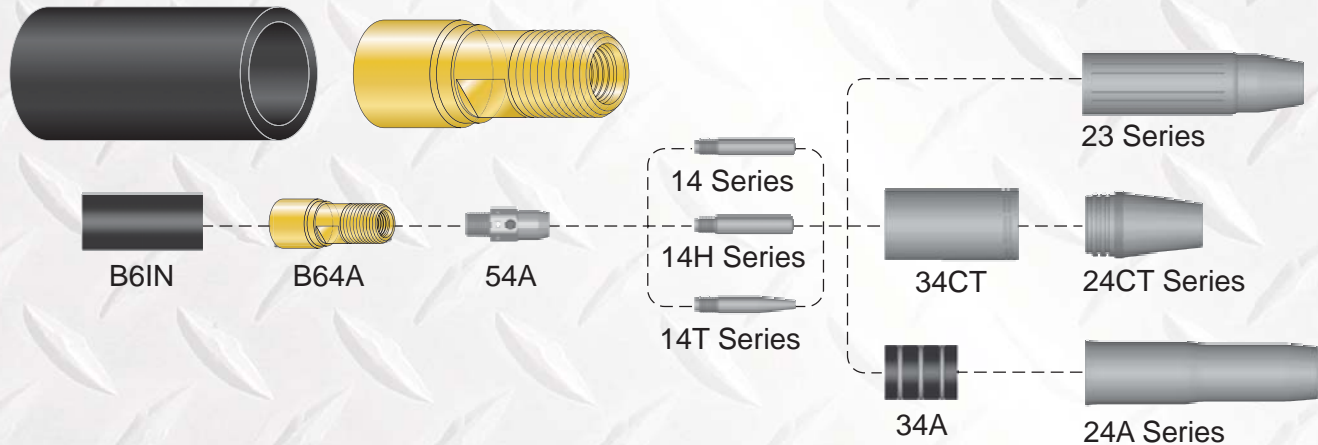

ADAPTOR

ADAPTORS DESIGNED FOR CONVERTING BERNARD GUNS TO USE STANDARD PROFAX FRONT END PARTS

B62A

B64A

B67A

ADAPTOR

ADAPT YOUR PROFAX STYLE MIG GUNS TO ACCEPT BERNARD FRONT END PARTS

PX4295 Brass