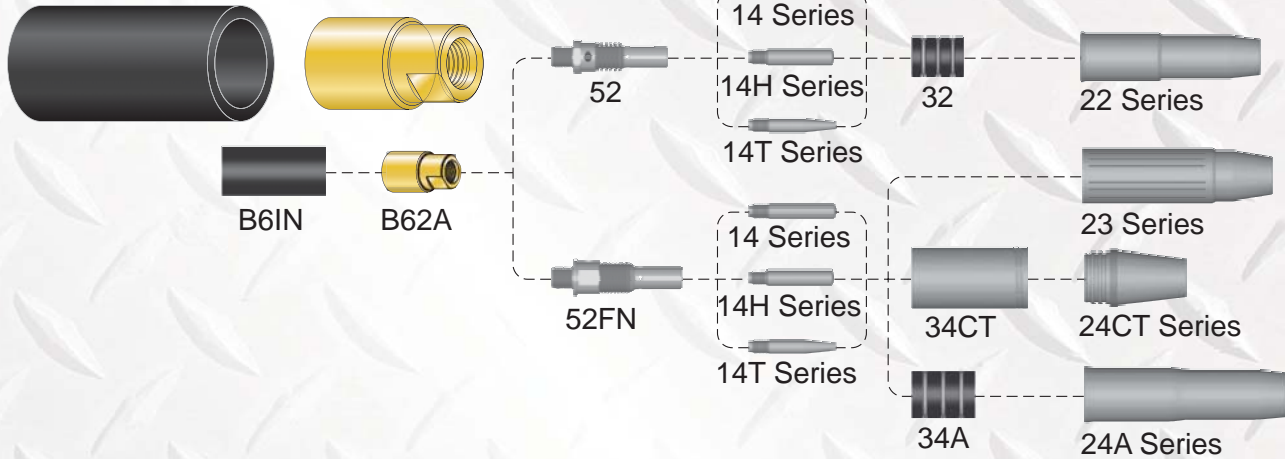

ADAPTOR

ADAPTORS DESIGNED FOR CONVERTING BERNARD GUNS TO USE STANDARD PROFAX FRONT END PARTS

B62A

B64A

B67A

ADAPTOR

ADAPT YOUR PROFAX STYLE MIG GUNS TO ACCEPT BERNARD FRONT END PARTS

PX4295 Brass