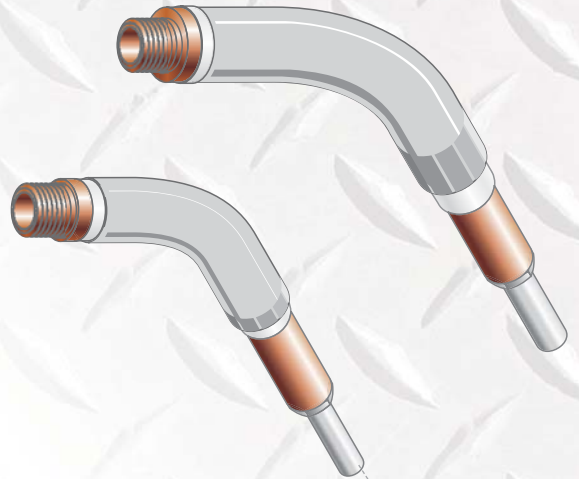

ADAPTOR

ADAPT YOUR PROFAX STYLE MIG GUNS TO ACCEPT BERNARD FRONT END PARTS

PX4295 Brass

PX4200

PX4335

PX4391 Brass
PX4393 Copper

PX7400

PX4335

PX4392 Brass
PX4394 Copper

PX1500

PX4235

PX4491 Brass
PX4591 Copper

PX1500

PX4635

PX4492 Brass

PX7400

PX4435

PX4592 Copper

PX4323R
Insulator

PX4423R
Insulator

PX6A30BJ
PX64A45BJ
PX64A60BJ
PX64A80BJ
PX64A180BJ

PX62A30BJ
PX62A45BJ
PX62A60BJ
PX62A80BJ
PX62A180BJ